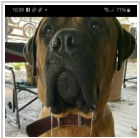

SF

“ *Wilma Charlene Porter will miss YOU pretty LADY...*

Shirley Falke - January 13, 2017 at 01:16 PM

SF

“ *Love this pretty wonderful LADY*

Shirley Falke - January 13, 2017 at 01:13 PM

“ *Tammy Parks lit a candle in memory of Wilma Charlene Porter*